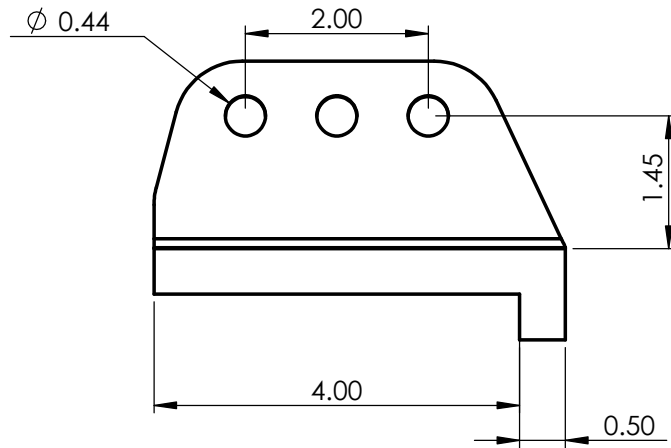

Carrying Wearshoe CWS55

Return Wearshoe RWS50 - LH

Return Wearshoe RWS50 - RH

BRANDT Manufacturing			
4974 Bird Drive Stockbridge, MI 49285 P: (517) 851-7000			
www.brandt-mfg.com			
Title Carrying and Return Wearshoe			
SIZE A	DWG. NO. CWS55, RWS50	REV. 00	