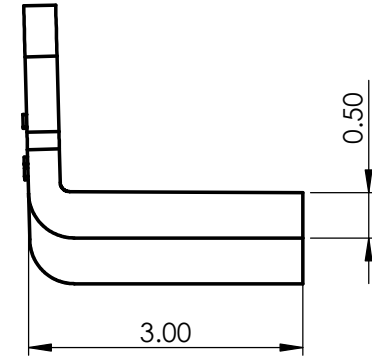

Carrying Wearshoe CWS55

Return Wearshoe RWS50 - LH

Return Wearshoe RWS50 - RH

BRANDT Manufacturing			
4974 Bird Drive Stockbridge, MI 49285 P: (517) 851-7000			
www.brandt-mfg.com			
Title Carrying and Return Wearshoe			
SIZE A	DWG. NO. CWS55, RWS50	REV. 00	