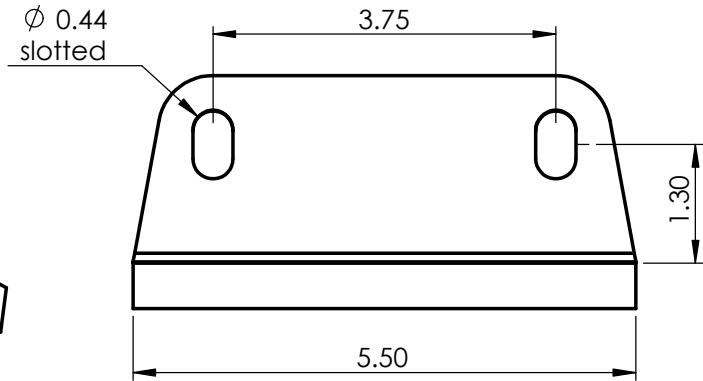

Carrying Wearshoe CWS55

Return Wearshoe RWS50 - LH

Return Wearshoe RWS50 - RH

BRANDT Manufacturing			
4974 Bird Drive Stockbridge, MI 49285 P: (517) 851-7000			
www.brandt-mfg.com			
Title Carrying and Return Wearshoe			
SIZE A	DWG. NO. CWS55, RWS50	REV. 00	