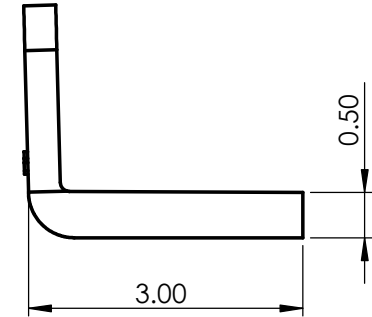

Carrying Wearshoe CWS55

Return Wearshoe RWS50 - LH

Return Wearshoe RWS50 - RH

BRANDT Manufacturing			
4974 Bird Drive Stockbridge, MI 49285 P: (517) 851-7000			
www.brandt-mfg.com			
Title Carrying and Return Wearshoe			
SIZE A	DWG. NO. CWS55, RWS50	REV. 00	