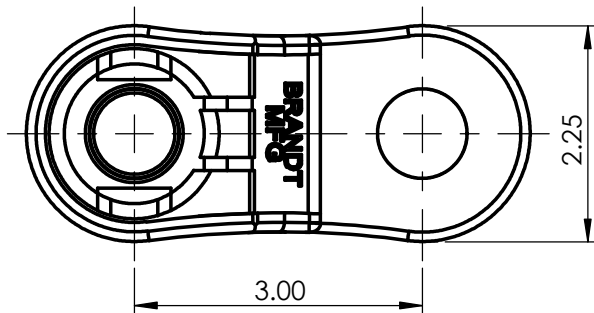

NCS360

NCS360-F2

BRANDT Manufacturing		
4974 Bird Drive Stockbridge, MI 49285 P: (517) 851-7000 www.brandt-mfg.com		
Title NCS360 drive chain		
SIZE A	DWG. NO. NCS360	REV. 00