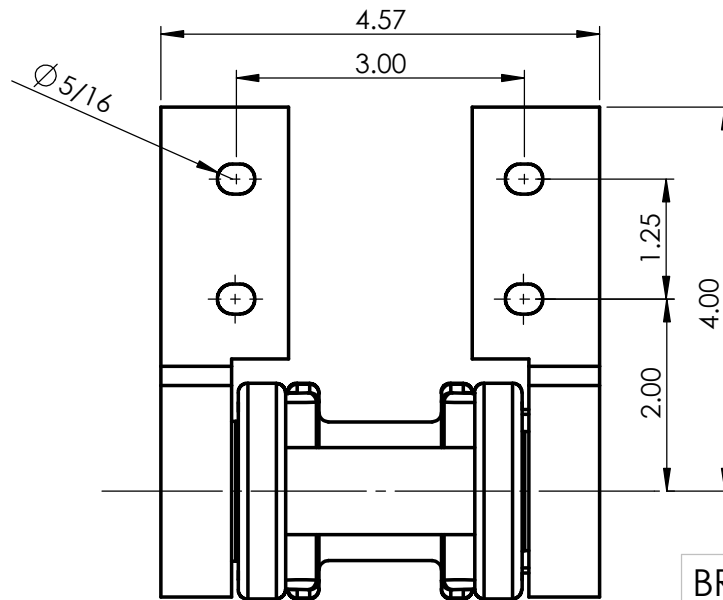

NCS360

NCS360-F2

BRANDT Manufacturing		
4974 Bird Drive Stockbridge, MI 49285 P: (517) 851-7000 www.brandt-mfg.com		
Title NCS360 drive chain		
SIZE A	DWG. NO. NCS360	REV. 00